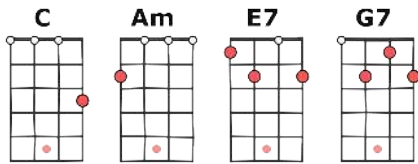

Solo **Am7 Bm7 Em Em7** x2 **Am7 B7 Em Em6 Am7 B7 Em Em**

Em **Em** **Em**
 When the world's gone crazy and it makes no sense There's only one voice that
Em **Am7** **D**
 comes to your defence When the jury's out and your eyes search the room And
G **G** **Am7 Bm7** **Em**
 one friendly face is all you need to see... If there's one guy, just one guy Who'd lay
Em6 **C7M** **B7** **Em Em**
 down his life for you and die I hate to say it, I hate to say it but it's probably me

tona originale : D

intro & couplets

refrains

2001 - 85 bpm

Intro : C Am E7 G7 (2x)

C Il a tourné sa vie dans tous les sens pour savoir si ça avait un sens **Am** l'existence **E7**
Am E7 G7 C ~ ~ ~ ~ Il a demandé leur avis à des tas de gens ravis, ravis, de donner **Am**
C Am E7 G7 C leur avis sur la vie ~ ~ ~ ~ Il a traversé les vapeurs des derviches **Am**
E7 tourneurs, des haschich fumeurs, et il a dit ~ ~ ~ ~ **G7 C Am E7 G7**