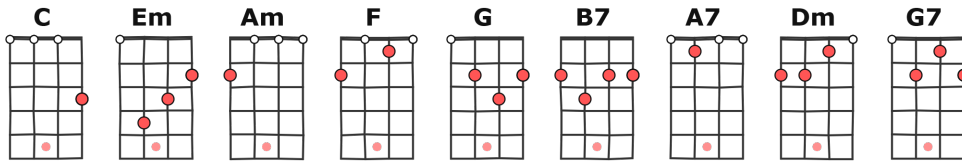

tona originale : D

Can't Help Falling In Love - Elvis Presley

1962 - 66 bpm

C Em Am % F C G %

Wise men say, only fools rush in

F G Am F C G C %

But I can't help falling in love with you

C Em Am % F C G %

Shall I stay, would it be a sin

F G Am F C G C %

If I can't help falling in love with you

Em... B7... Em... B7... Em...

Like a river flows, surely to the sea Darling so

B7... A7... % Dm G7

it goes, some things were meant to be e